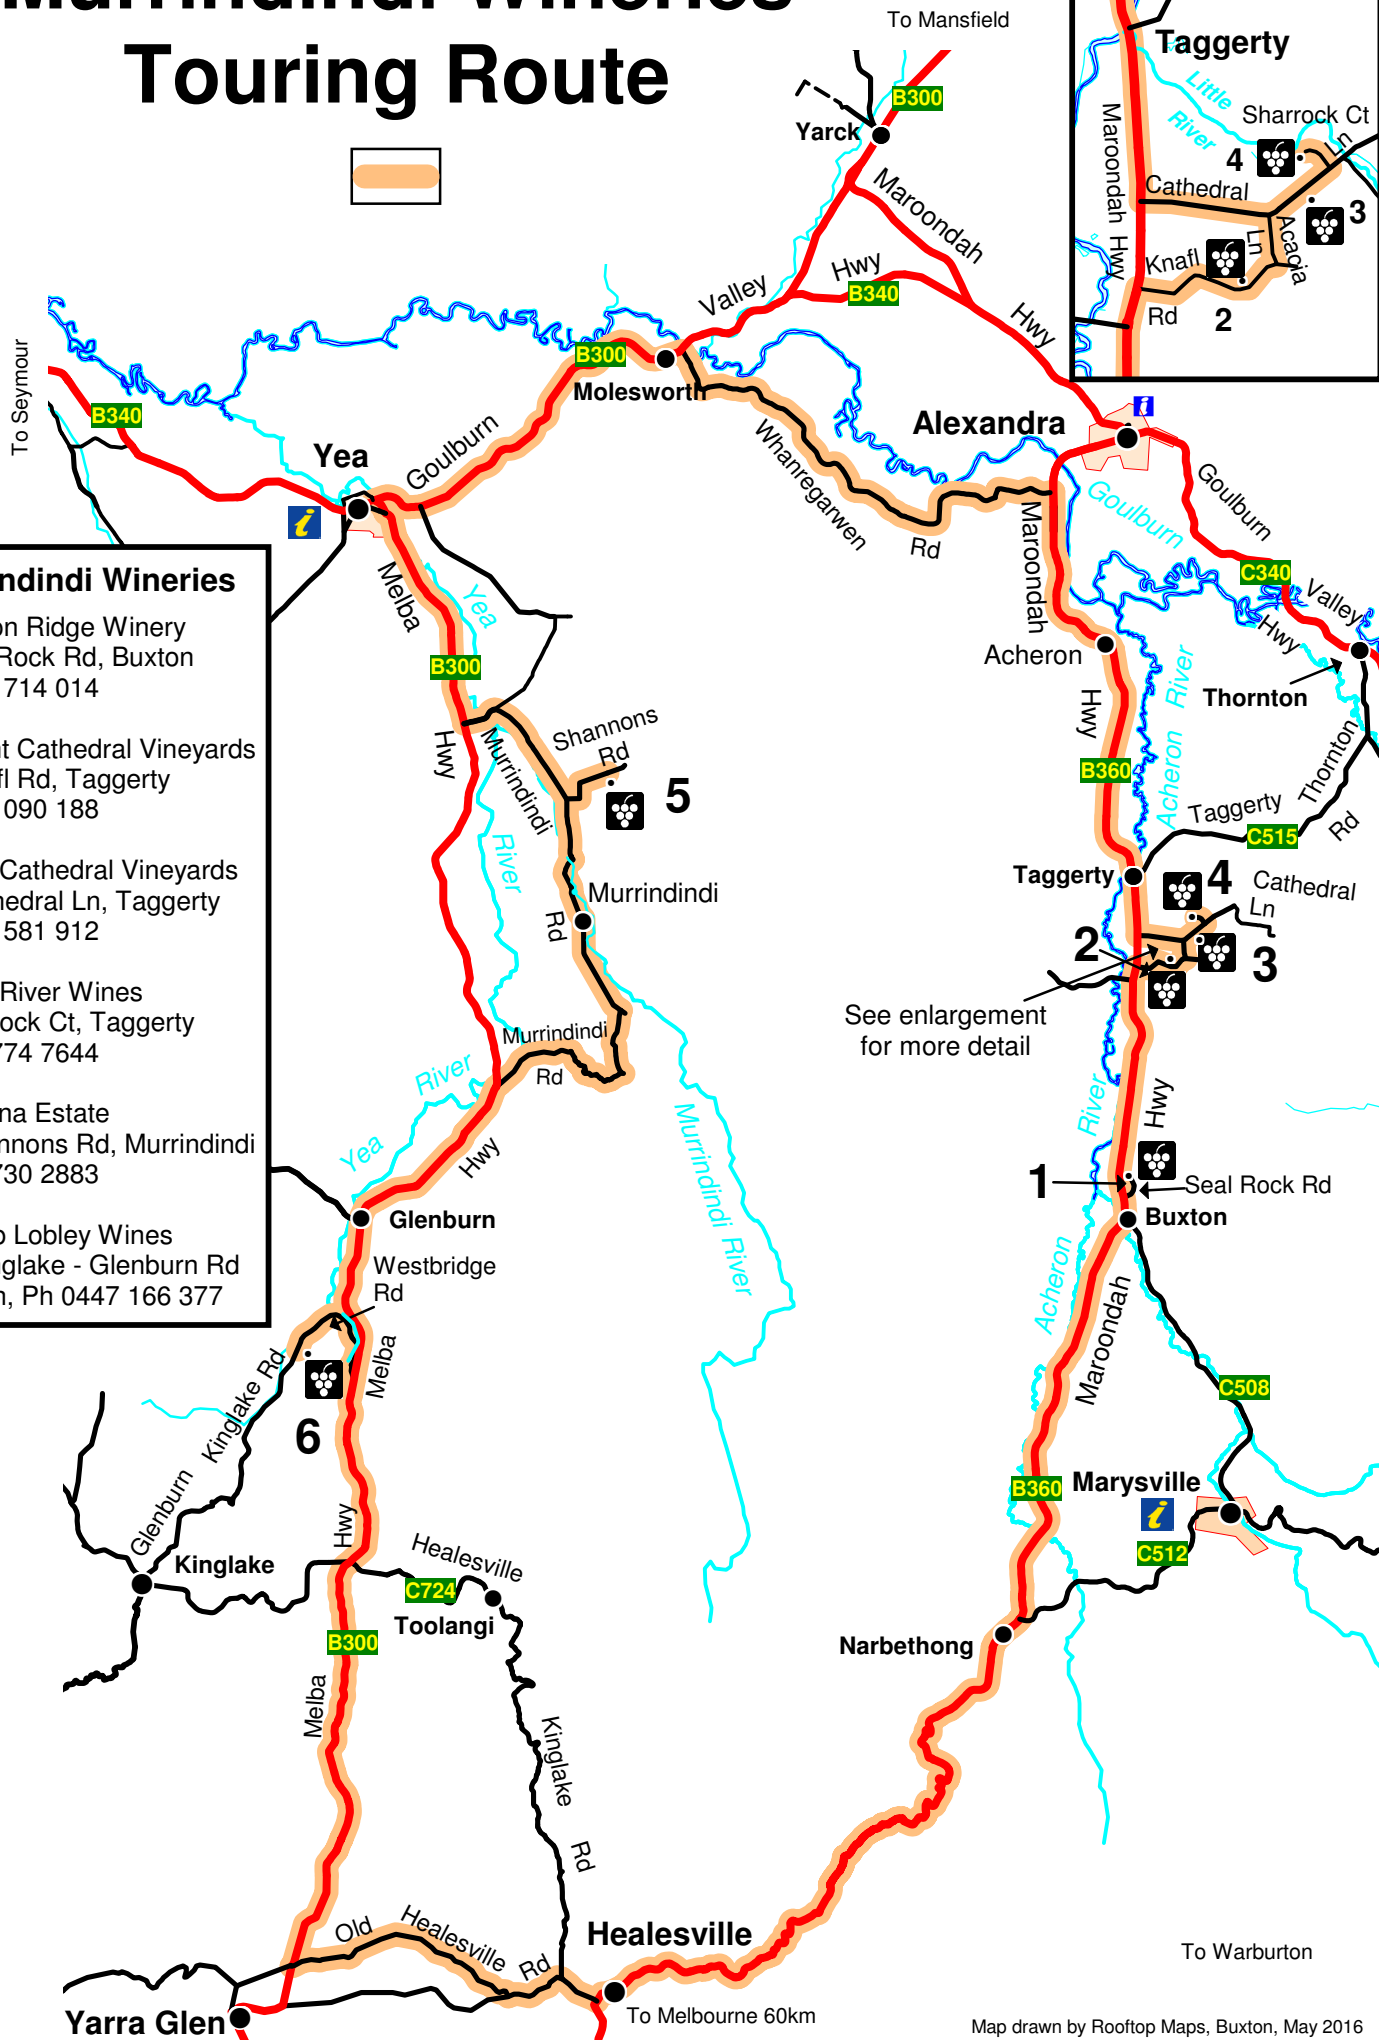

Murrindindi Wineries Touring Route

Cathedral Wineries Enlargement

- Murrindindi Wineries**
- 1 - Buxton Ridge Winery
88 Seal Rock Rd, Buxton
Ph 0425 714 014
 - 2 - Mount Cathedral Vineyards
125 Knafel Rd, Taggerty
Ph 0438 090 188
 - 3 - Little Cathedral Vineyards
230 Cathedral Ln, Taggerty
Ph 0412 581 912
 - 4 - Little River Wines
20 Sharrock Ct, Taggerty
Ph 03 5774 7644
 - 5 - Sedona Estate
182 Shannons Rd, Murrindindi
Ph 03 9730 2883
 - 6 - Phillip Lobley Wines
1084 Kinglake - Glenburn Rd
Glenburn, Ph 0447 166 377

See enlargement for more detail

To Warburton

To Melbourne 60km