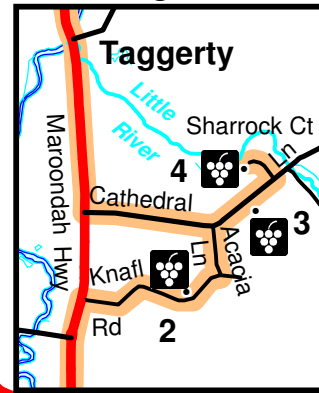

Murrindindi Wineries Touring Route

Cathedral Wineries Enlargement

- Murrindindi Wineries**
- 1 - Buxton Ridge Winery
88 Seal Rock Rd, Buxton
Ph 0425 714 014
 - 2 - Mount Cathedral Vineyards
125 Knafel Rd, Taggerty
Ph 0438 090 188
 - 3 - Little Cathedral Vineyards
230 Cathedral Ln, Taggerty
Ph 0412 581 912
 - 4 - Little River Wines
20 Sharrock Ct, Taggerty
Ph 03 5774 7644
 - 5 - Sedona Estate
182 Shannons Rd, Murrindindi
Ph 03 9730 2883
 - 6 - Phillip Lobley Wines
1084 Kinglake - Glenburn Rd
Glenburn, Ph 0447 166 377

See enlargement for more detail

To Warburton

To Melbourne 60km